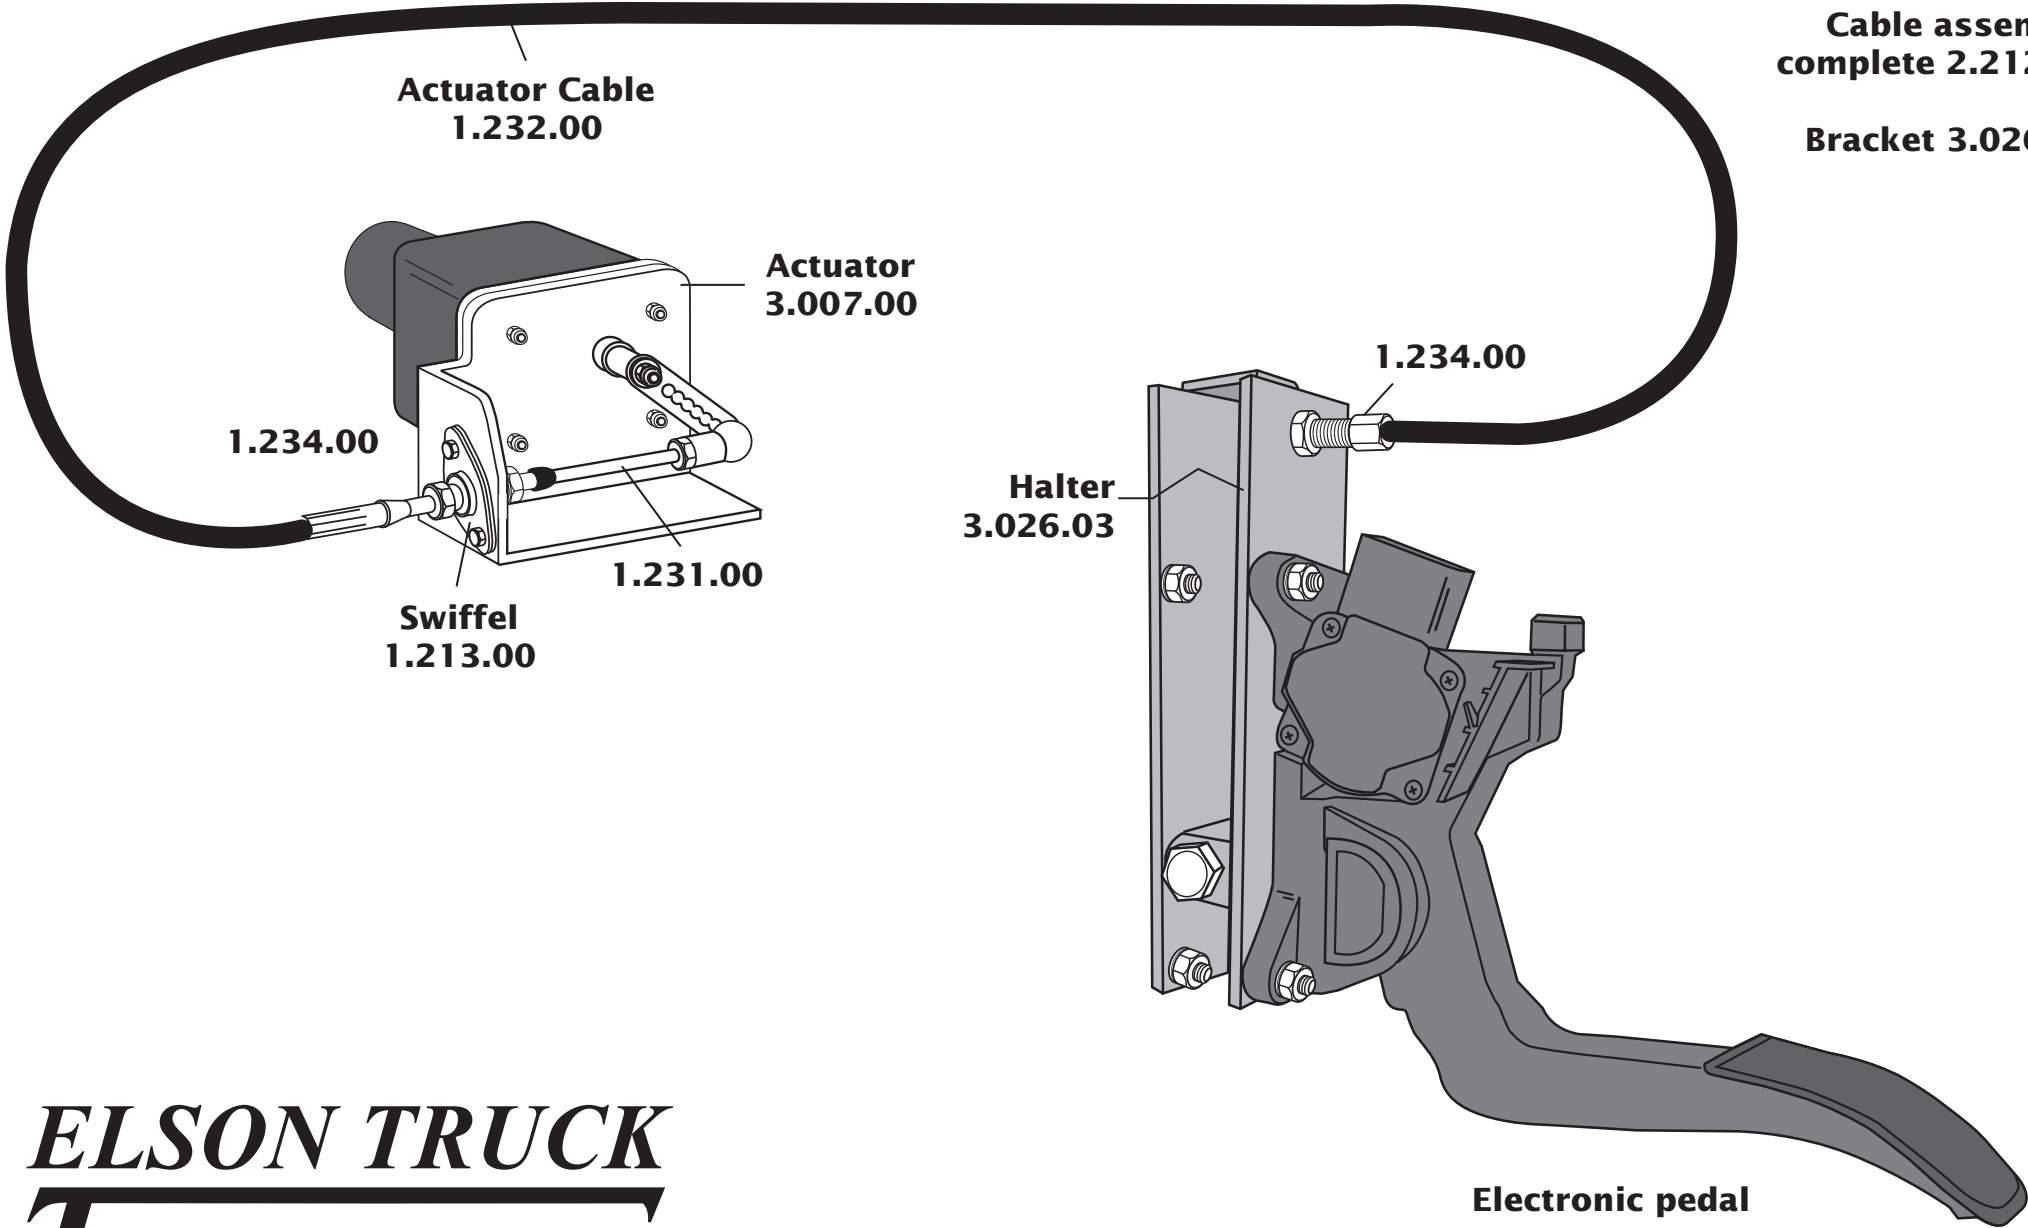

# ELECTRONIC ROAD SPEED LIMITER

## 2.080.00

Cable assembly  
complete 2.212.00

Bracket 3.026.03

***ELSON TRUCK  
TECHNOLOGY***